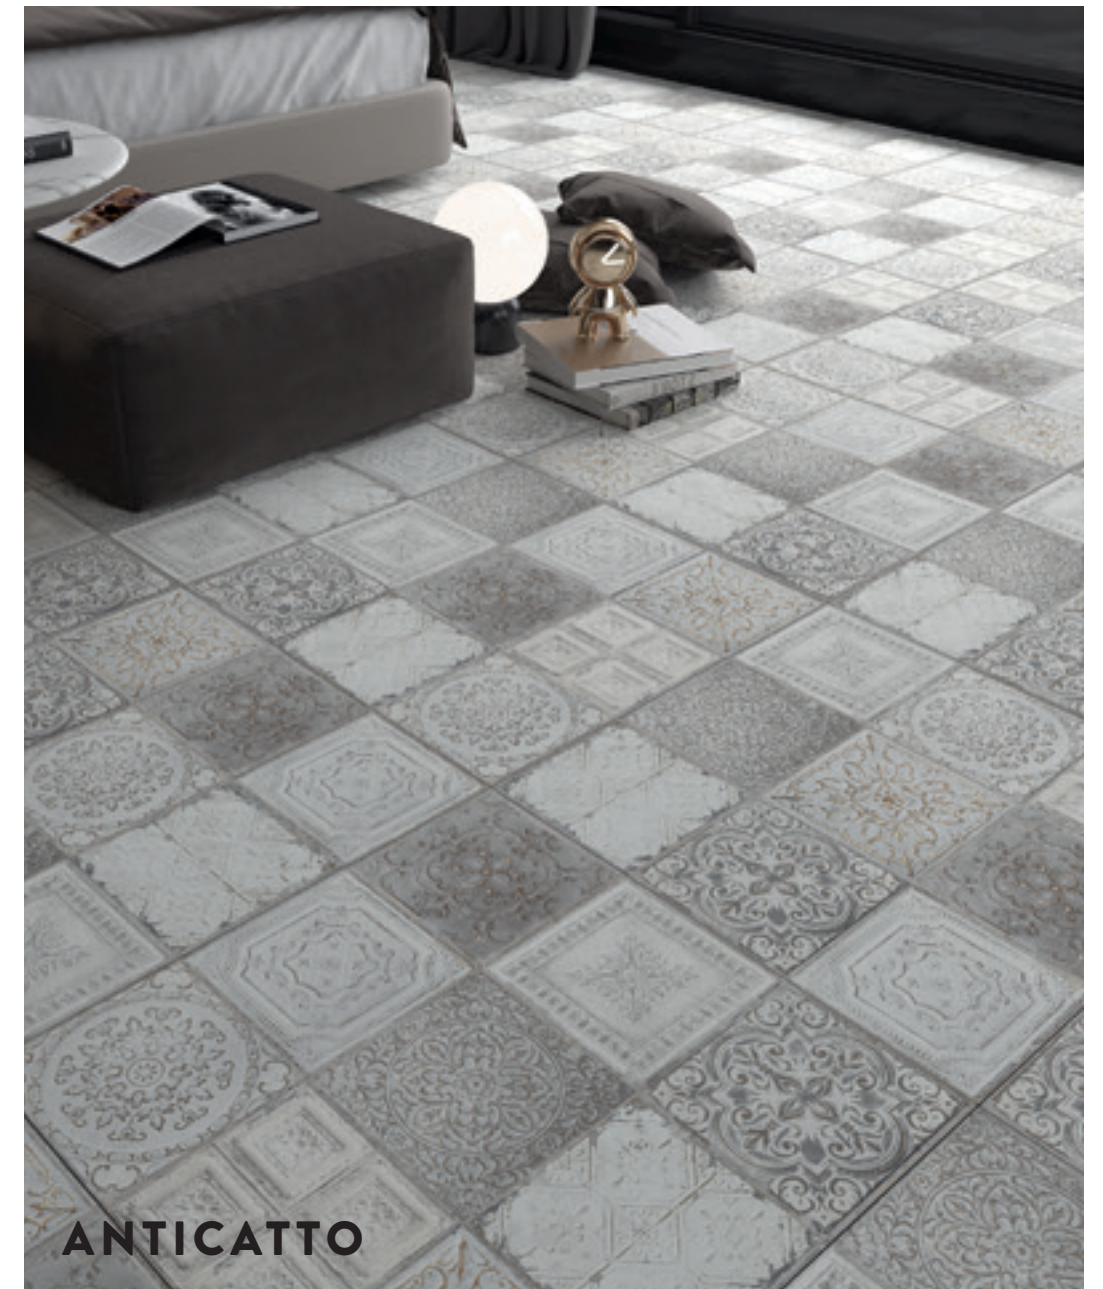

SUPER

ANTICATTO

ANTIQUE DEKOFON

ANTICATTO