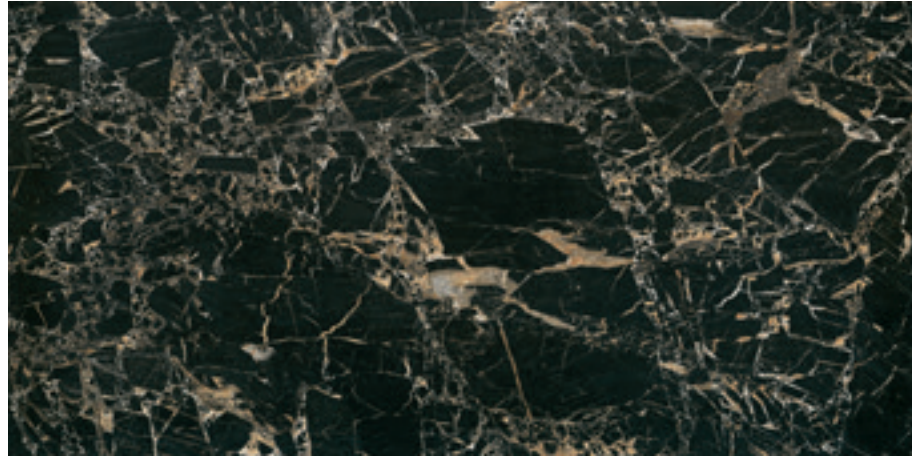

TIGER

60x120 24x48" BLACK

tp G f R v³ Mohs: 5