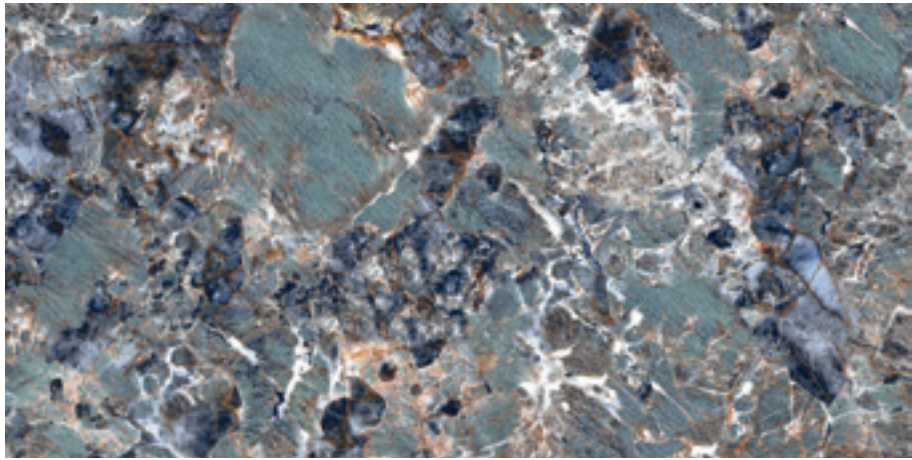

AMAZONITE

60x120 24x48"

tp G F R V³ Mohs: 6

NANO